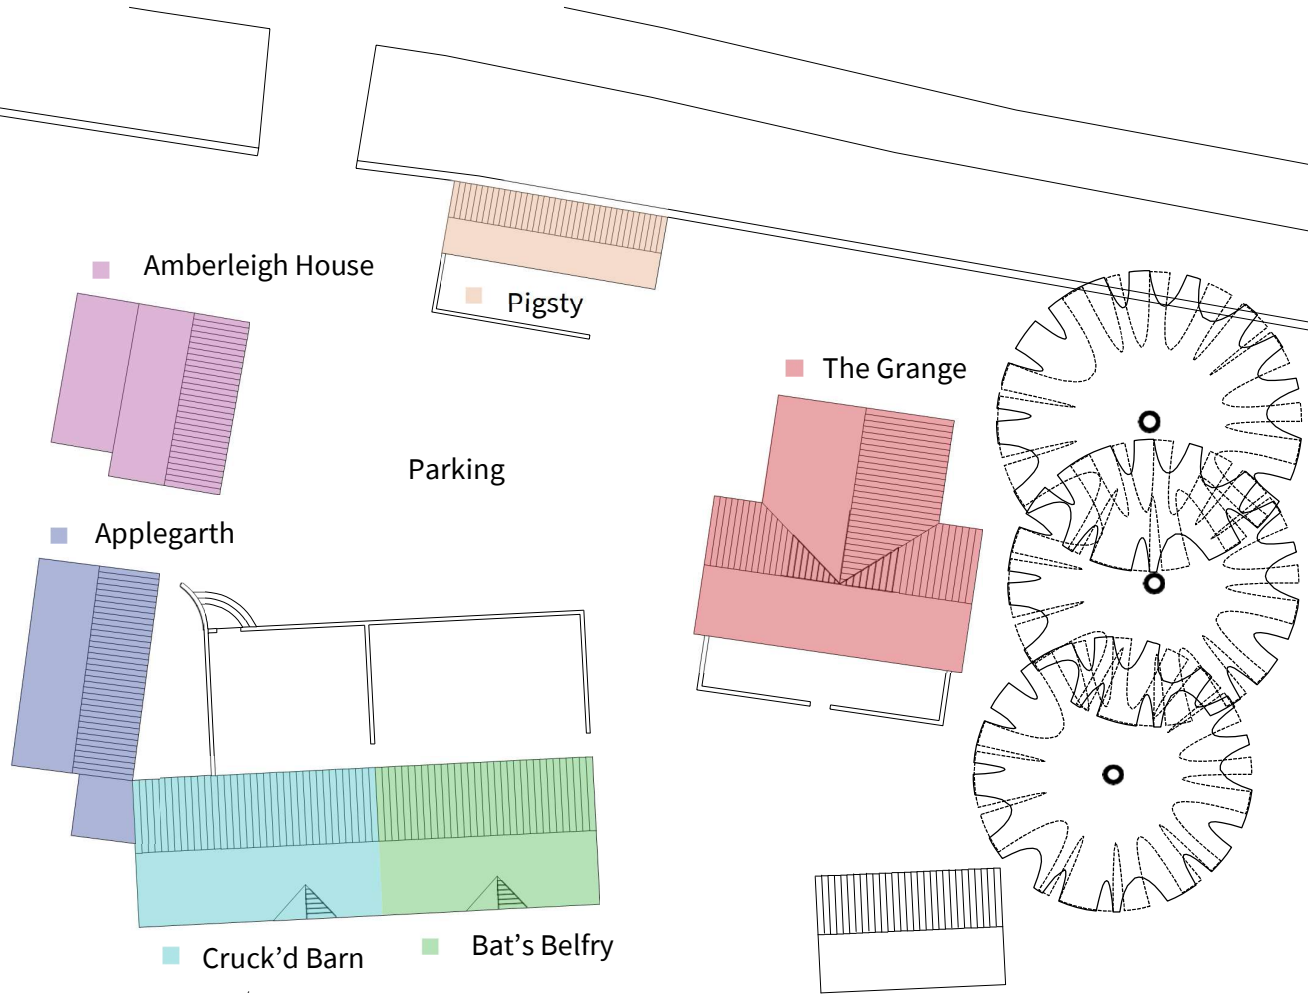

Amberleigh - Ground Floor

Amberleigh - First Floor

PEAK VENUES

est. 2006

Hurdlow Grange Site Plan

*not to scale

■ Amberleigh House

■ Pigsty

■ The Grange

■ Applegarth

Parking

■ Cruck'd Barn

■ Bat's Belfry

Communal Games Room