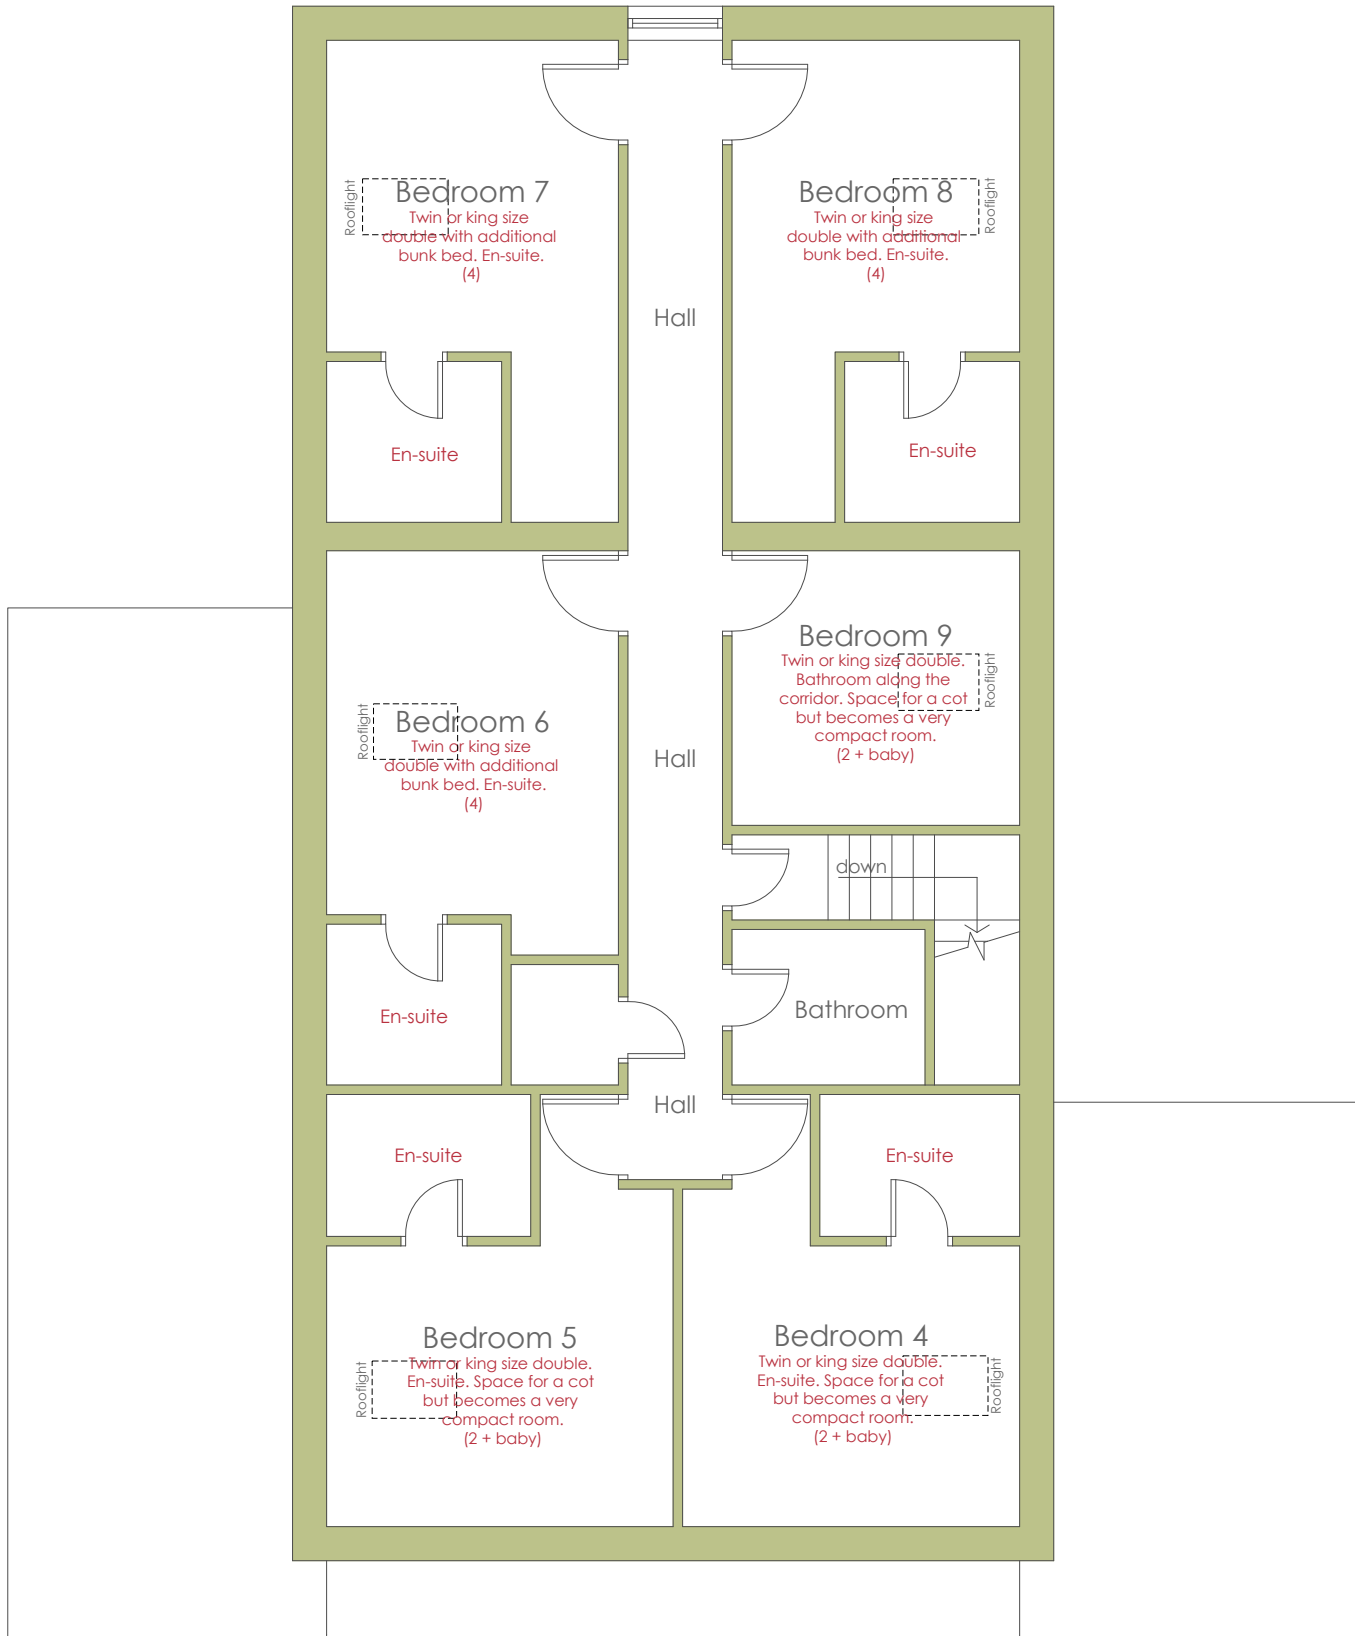

Bedroom 3
 Twin or king size double. En-suite. Space for a cot but becomes a very compact room. (2 + baby)

En-suite En-suite

Bedroom 2
 Twin or king size double. En-suite. Space for a cot but becomes a very compact room. (2 + baby)

Bedroom 1
 Twin or king size double. En-suite. (2)

Kitchen

Dining Area

Lounge Area

WC

up

• not to scale

• not to scale

First Floor
Telephone Exchange - Parsley Hay

PEAK VENUES